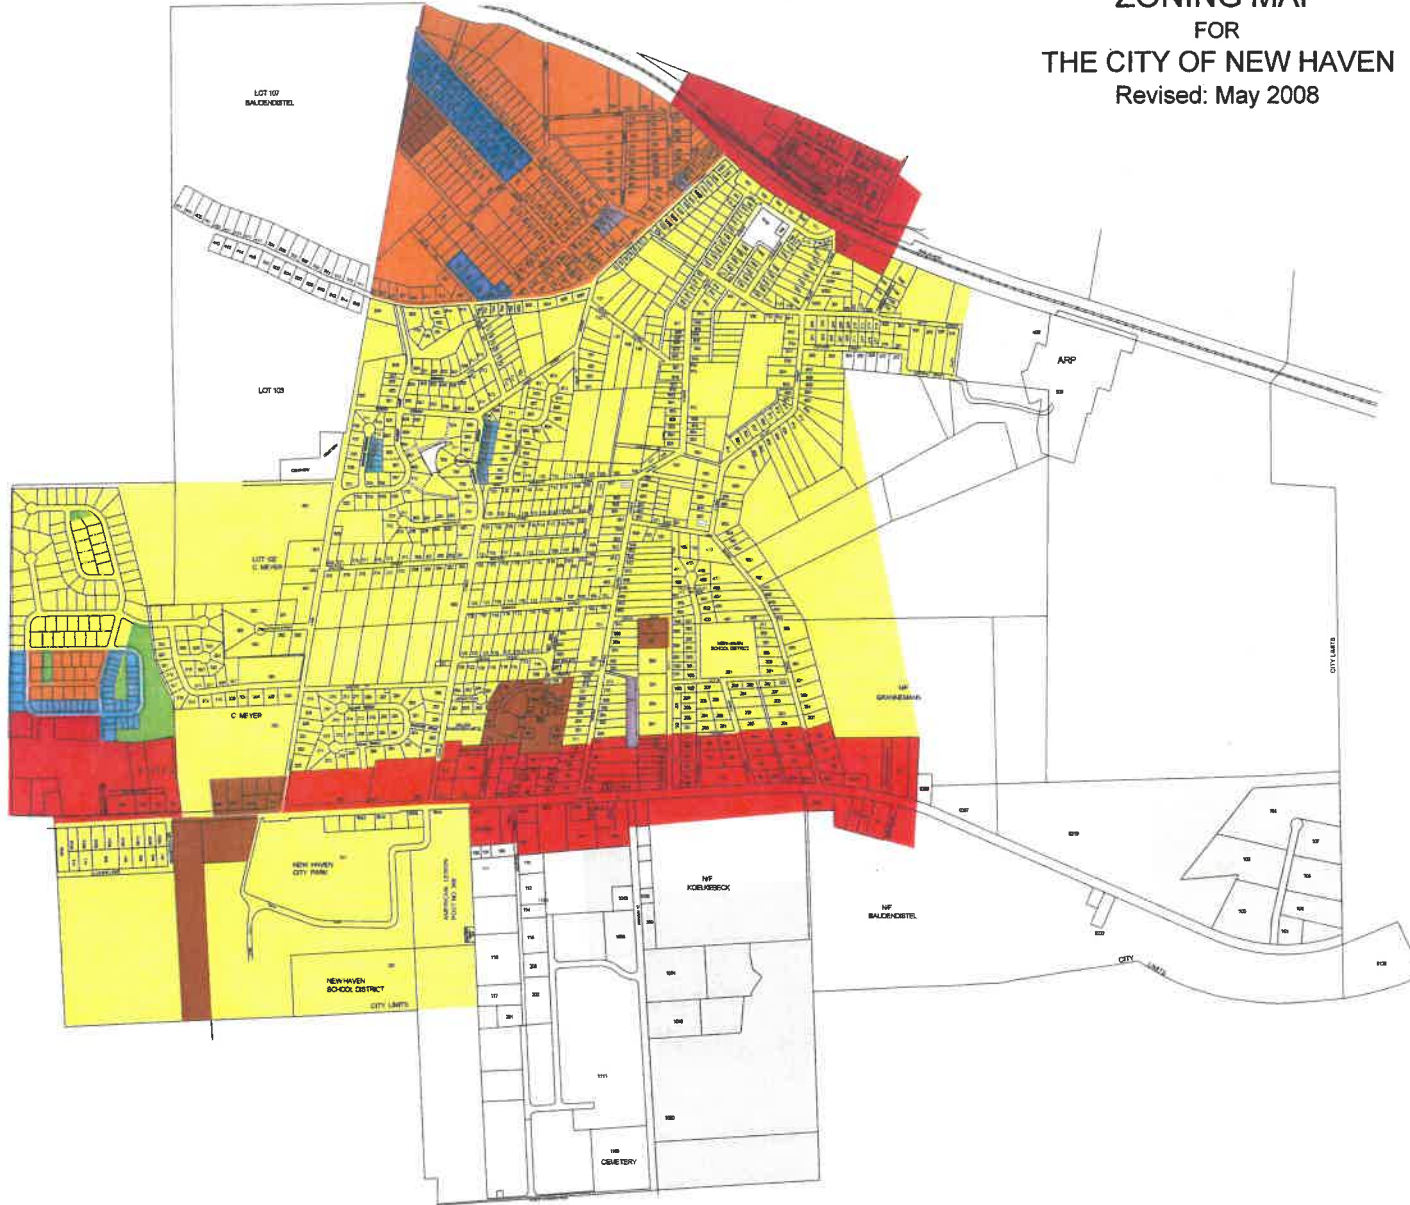

ZONING MAP FOR THE CITY OF NEW HAVEN

Revised: May 2008

Legend

	A-1	Agricultural
	C	Commercial
	G	Green Space
	L-1	Light Industrial
	L-2	Heavy Industrial
	M	Mobile Home Park
	R-1A	Single Family Large Lot
	R-1B	Single Family Small Lot
	R-1C	Residential No Lot Line
	R-2	Residential Duplex
	R-3	Residential Multifamily